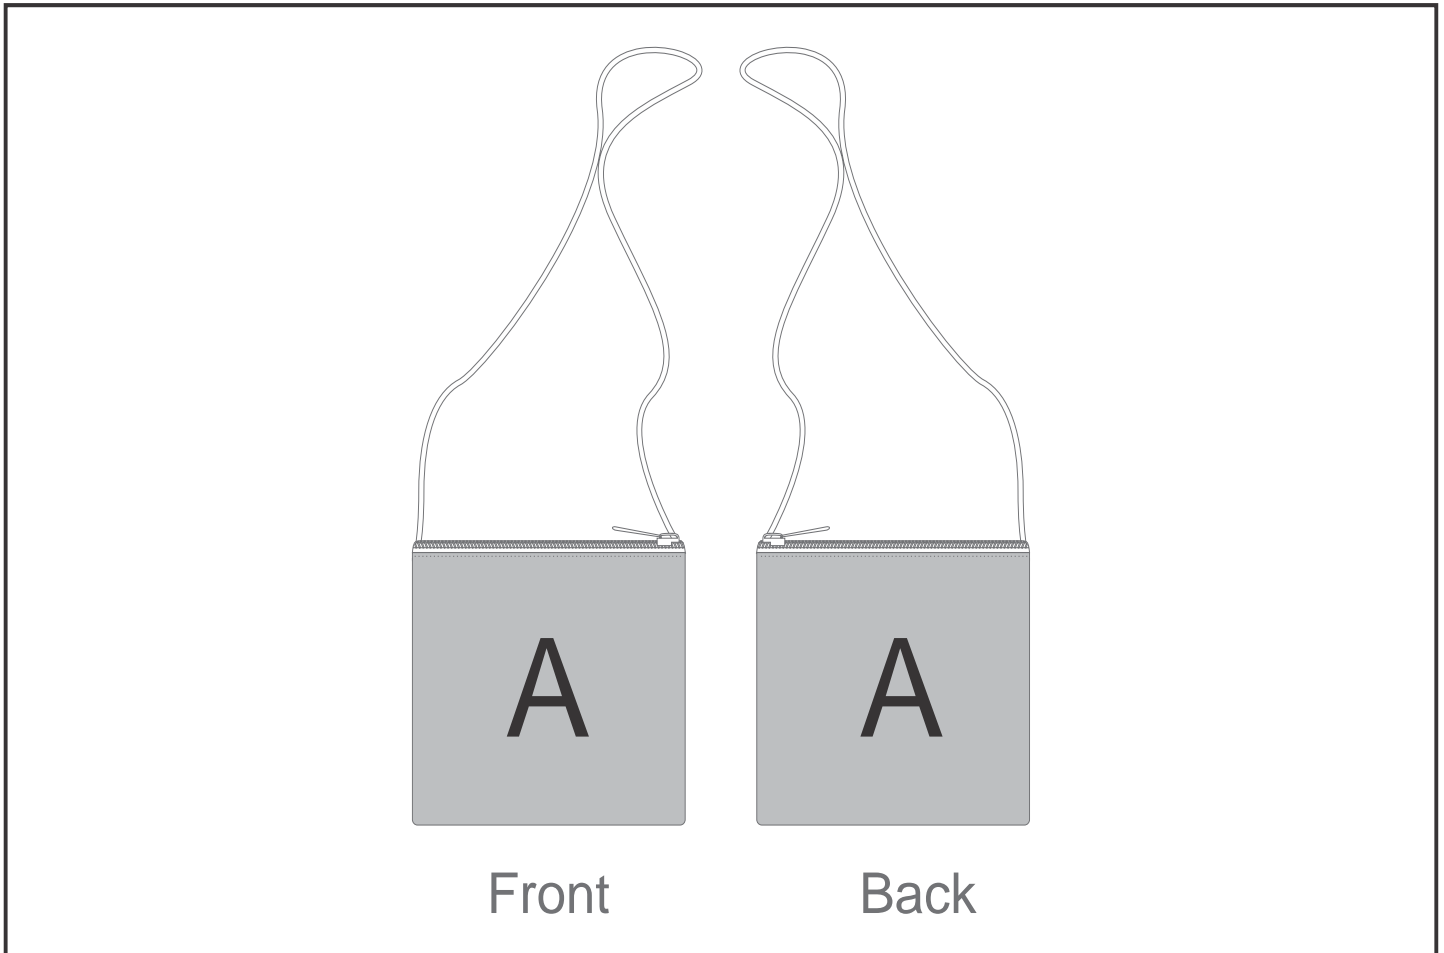

SG-HP-157-G

PPS Hoppla Sani Tuck Money Neck Pouch

Need to know:

- Includes 1-Position Sublimation (setup fees apply)
- Please Note: We cannot guarantee 100% logo Alignment on all Brandable Panels.

Branding Options:

Position	Branding Method (Branding Code)	No. of Colours	Dimension
A	Custom Sublimation A (CPSUB-A)	Full Colour	132mm wide x 232mm high